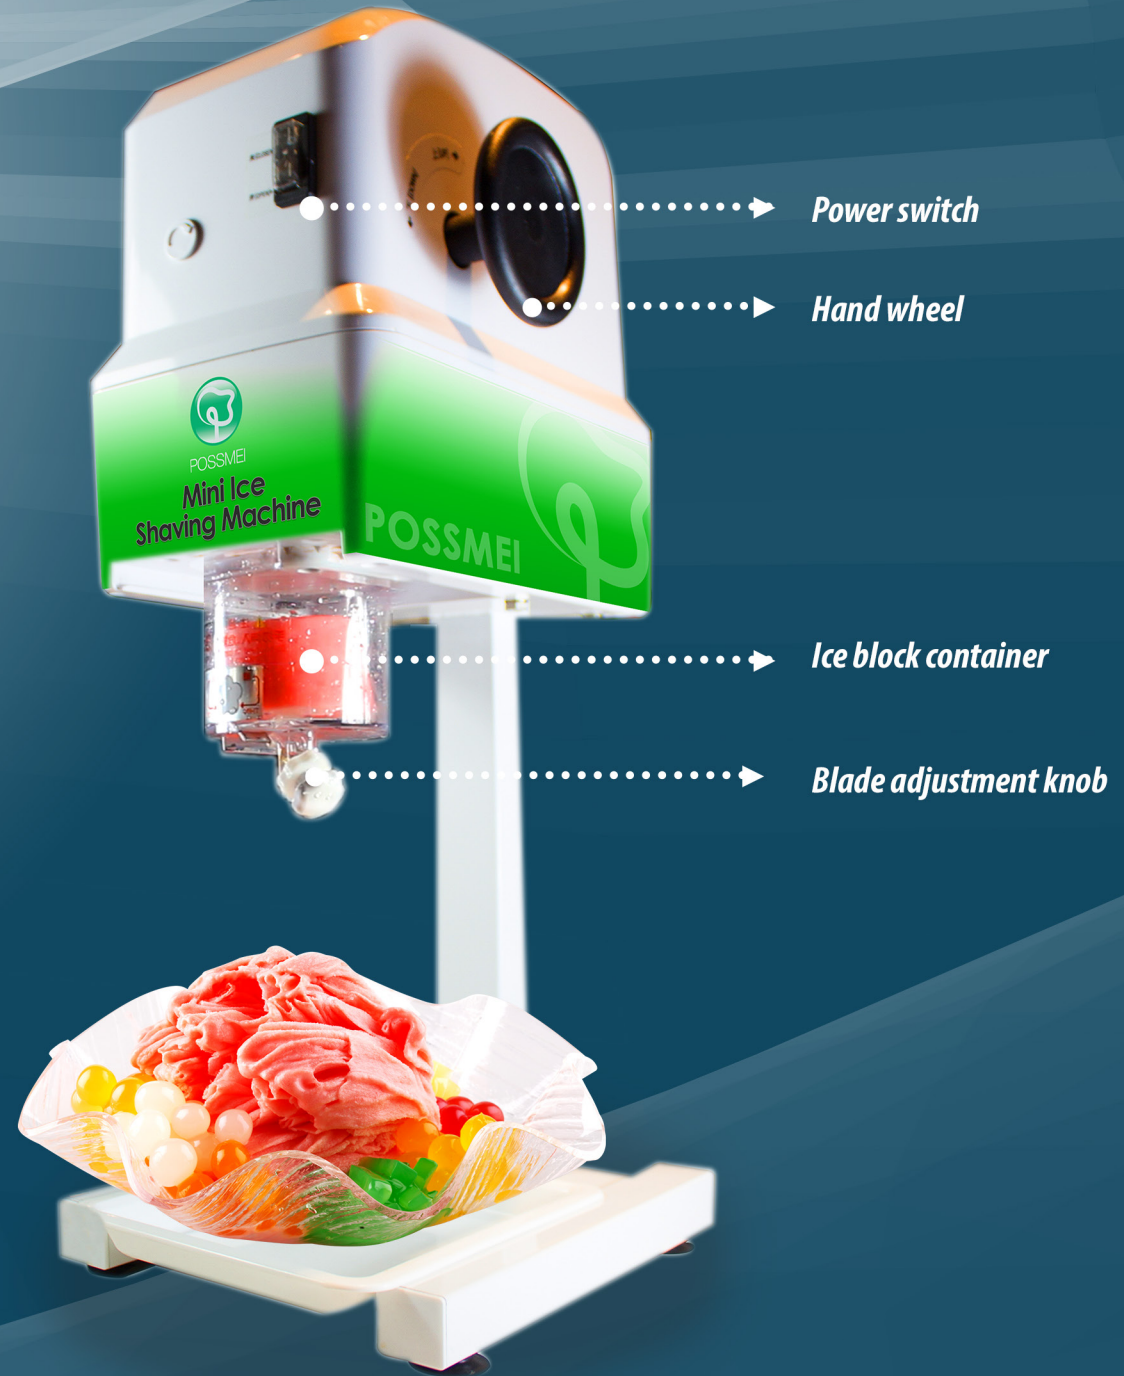

MINI ICE SHAVING MACHINE

SPECIFICATIONS:

Horsepower: 60 w

Volts: 220v

Frequency: 50/60Hz

Size of machine: 28*21*59 cm

Packed Size(box): 34*29*68cm

Weight: N.W-8kg, G.W-11kg